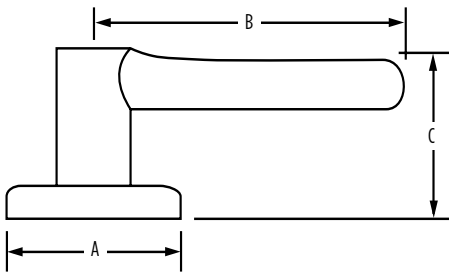

### AVAILABLE FUNCTIONS:

Passage

Privacy

Entry

Inactive

KIM	15 Satin Nickel	26D Satin Chrome
Passage 20 Min	<input type="checkbox"/>	<input type="checkbox"/>
Privacy	<input type="checkbox"/>	<input type="checkbox"/>
Entry	<input type="checkbox"/>	<input type="checkbox"/>
Inactive	<input type="checkbox"/>	<input type="checkbox"/>

## SPECIFICATIONS

<b>Door Prep</b>	Cross Bore 2-1/8" Edge Bore 1" Latch Face 1" x 2-1/4"
<b>Backset</b>	Adjustable to 2-3/8" or 2-3/4"
<b>Door Thickness</b>	1-3/8" - 1-3/4" doors standard. 2-1/4" doors optional`
<b>Cylinder</b>	SmartKey
<b>Faceplates</b>	1" x 2 1/4" Includes square corner, radius corner and drive-in
<b>Strikes</b>	2-1/4" full lip. Includes square corner, radius corner and drive-in
<b>Bolt</b>	1" throw
<b>Door Handing</b>	Reversible for right or left-handed doors
<b>ANSI/BHMA</b>	A156.5 Grade 3
<b>ADA</b>	Interior turn piece meets 4.13.9 ADA requirements
<b>UL</b>	Fire rating available, see specific product for availability
<b>ASTM</b>	All Weiser product meets ASTM E 331 water penetration testing

Dimensions	A	B	C	C (Keyed)
Kim	2 5/8"	3 5/8"	1 15/16"	2 5/8"